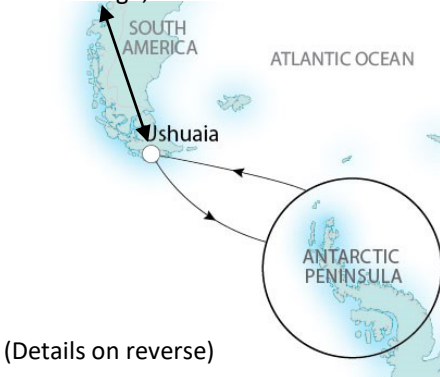

Cabin Style		Price (USD) Book&Pay	Regular Price
Owner 1 BR Suite	deck 7	$ 37,530	$41,700
Grand 1 BR Suite	deck 6	$ 34,650	$38,500
Royal 1 BR Suite	deck 6	$ 33,300	$37,000
Silver Suite	deck 6/7	$ 22,500	$25,000
Medallion Suite	deck 5/6/7	$ 21,420	$23,800
Deluxe Veranda Suite	deck 5/6	$ 13,410	$14,900
Veranda Suite	deck 5/6/7	$ 12,150	$13,500
Vista Suite	deck 4	$ 10,080	$11,200

Other larger suites available upon request