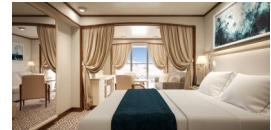

Antarctica

Presents ...

February 25 to March 7, 2019

Ship:

Silver Cloud Expedition
Guest Capacity 252 carrying 200.

Accommodation on the ship

Verandah Suite

Vista Suite

Santiago, Chile

Cabin Style		Price (USD) Book&Pay	Regular Price
Owner 1 BR Suite	deck 7	\$ 37,530	\$41,700
Grand 1 BR Suite	deck 6	\$ 34,650	\$38,500
Royal 1 BR Suite	deck 6	\$ 33,300	\$37,000
Silver Suite	deck 6/7	\$ 22,500	\$25,000
Medallion Suite	deck 5/6/7	\$ 21,420	\$23,800
Deluxe Veranda Suite	deck 5/6	\$ 13,410	\$14,900
Veranda Suite	deck 5/6/7	\$ 12,150	\$13,500
Vista Suite	deck 4	\$ 10,080	\$11,200